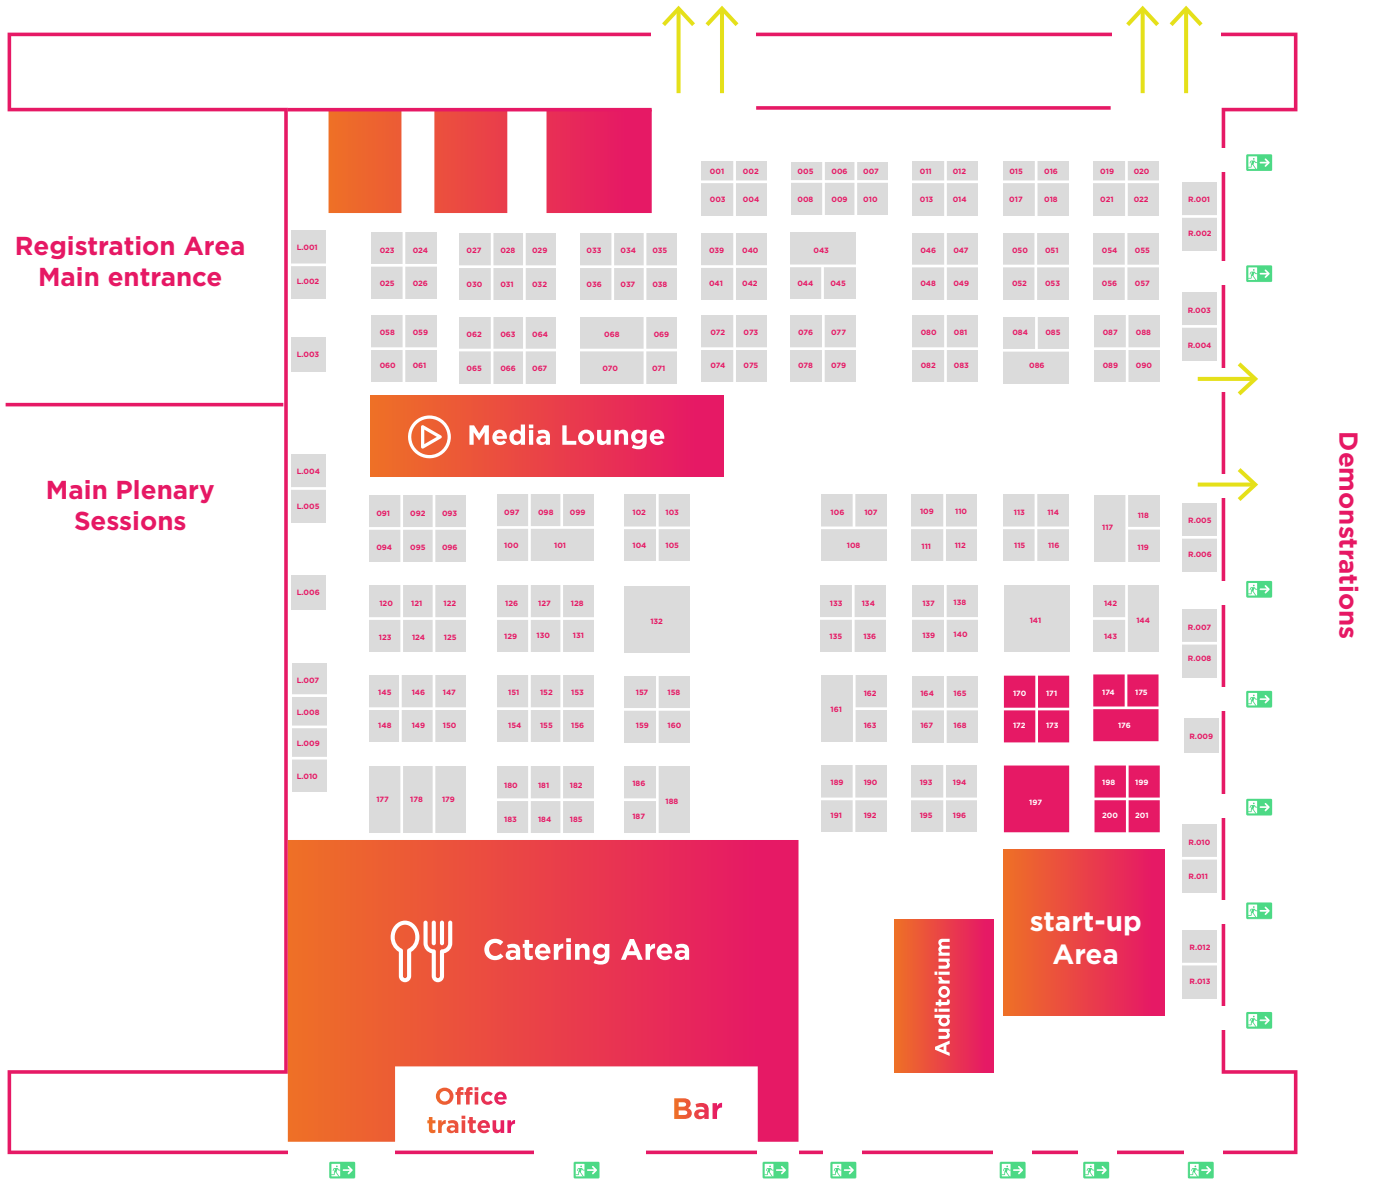

EUROPEAN CONGRESS
TOULOUSE
30 May - 1 June 2022
Smart and Sustainable
Mobility for all.

FLOORPLAN

MEET: FORUM 1, 2 & 3

Congress Sessions - Workshop Sessions

Stand of 9 sqm:
3*3 - blocks can be merged to create larger personalised stands

Stand of 18 sqm:
3*6

Stand of 36 sqm:
6*6 (only Raw stands)