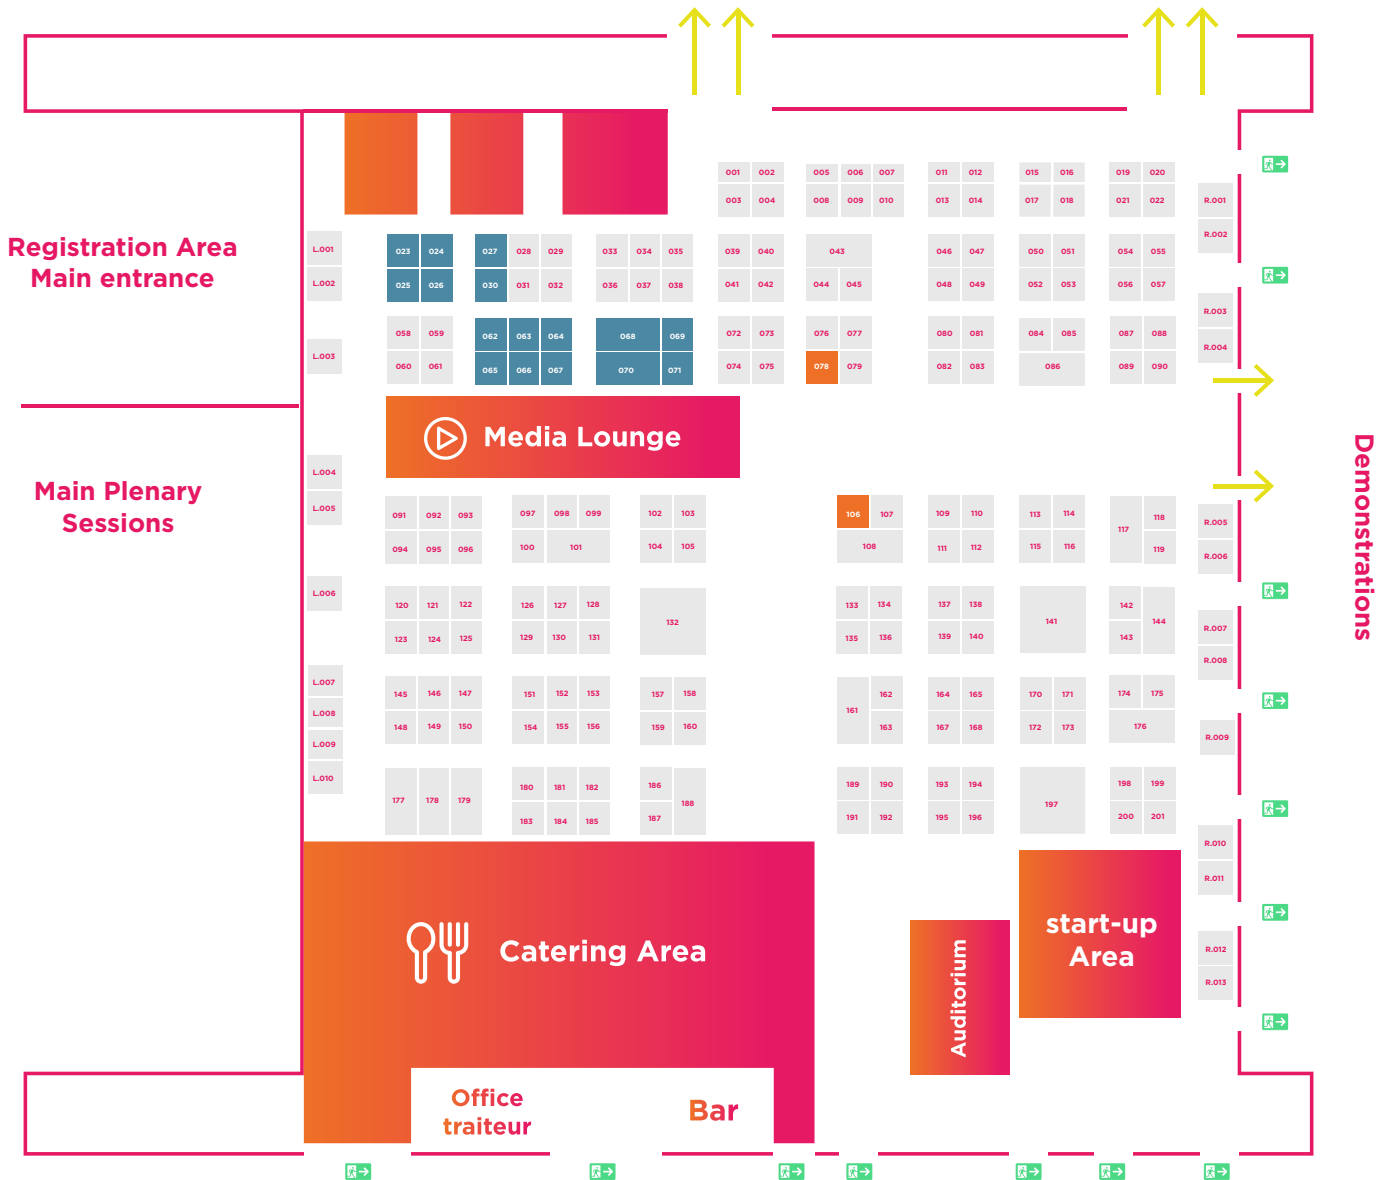

EUROPEAN CONGRESS
TOULOUSE
30 May - 1 June 2022
 Smart and Sustainable
 Mobility for all.

FLOORPLAN

MEET: FORUM 1, 2 & 3

Congress Sessions - Workshop Sessions

Stand of 9 sqm:
 3*3 - blocks can be merged to create larger personalised stands

Stand of 18 sqm:
 3*6

Stand of 36 sqm:
 6*6 (only Raw stands)

- Reserved
- Confirmed
- Available